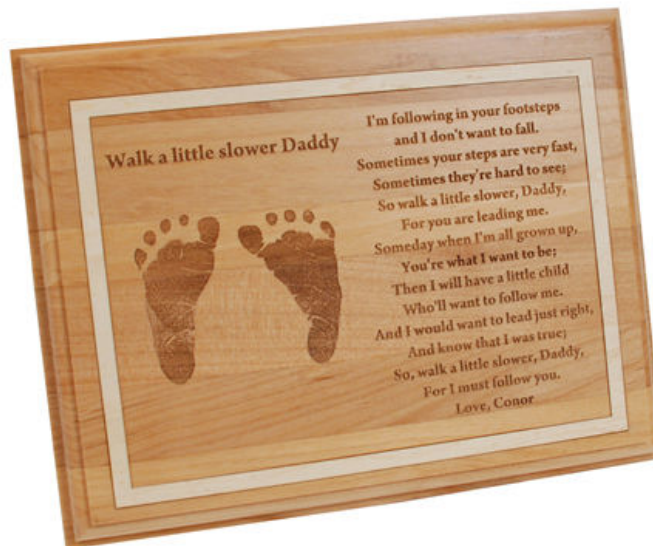

Greetings:

We just got back from Las Vegas and are trying to get caught up. I had a fantastic time. It is always neat to finally meet so many LaserU subscribers. Putting a face to a name is great and I get to hear face-to-face feedback on the site. I hope you had a great time too!

Laser Spotlight

Each month we will showcase an item, product or skill from LaserU. We will give a summary of the item and provide links for more information. This month we will look at **Memory Plaques** from our Project Center on getting cut line around irregular shaped objects.

This plaque was made for Kerrie (the baby feet are her brand new baby's – Conor!). Kerrie is the fantastic person behind LaserU that shoots all of the images of the completed products and takes care of the subscription accounts inside the LaserU administrative end. Thank you Kerrie!