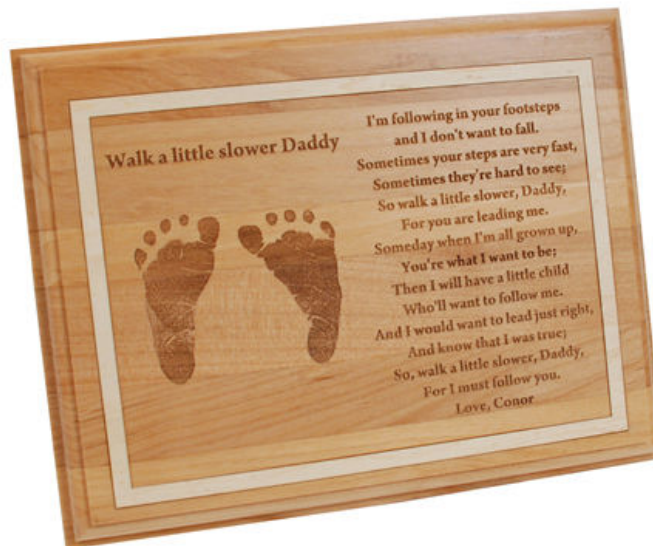

March 01, 2010

Greetings:

We just got back from Las Vegas and are trying to get caught up. I had a fantastic time. It is always neat to finally meet so many LaserU subscribers. Putting a face to a name is great and I get to hear face-to-face feedback on the site. I hope you had a great time too!

Laser Spotlight

Each month we will showcase an item, product or skill from LaserU. We will give a summary of the item and provide links for more information. This month we will look at **Memory Plaques** from our Project Center on getting cut line around irregular shaped objects.

This plaque was made for Kerrie (the baby feet are her brand new baby's – Conor!). Kerrie is the fantastic person behind LaserU that shoots all of the images of the completed products and takes care of the subscription accounts inside the LaserU administrative end. Thank you Kerrie!